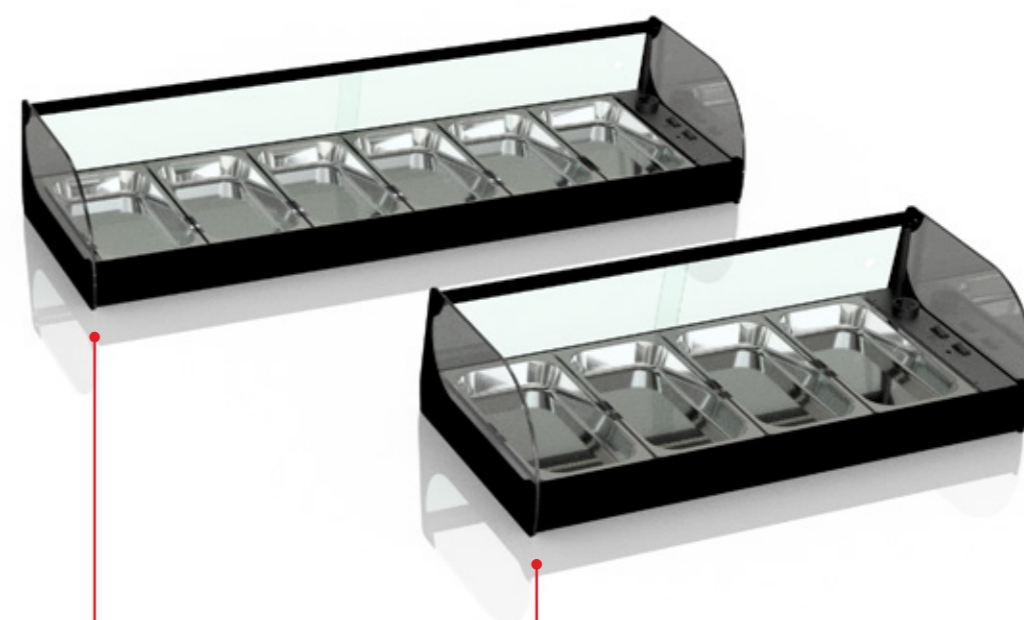

LUZ
LED

IRON CALENTADOR

21 CM PARA APOYAR PLATOS
 21 CM TO SUPPORT PLATES
 21 CM POUR SUPPORT PLANCHAS

BANDEJAS INCLUIDAS
 TRAYS INCLUDED
 PLATEAUX INCLUS

CRISTAL ABATIBLE (FÁCIL LIMPIEZA)
 FOLDING GLASS (EASY CLEANING)
 VITRE ABATTABLE (FACIL NETTOYAGE)

TERMOSTATO MANUAL REGULABLE
 ADJUSTABLE MANUAL THERMOSTAT
 THERMOSTAT MANUEL RÉGLABLE

LED ALTA CALIDAD
 HIGH QUALITY LED
 LED DE HAUTE QUALITÉ

ACCESORIOS NO INCLUIDOS

Ref. 916872
 JUEGO SOPORTES

111,21 €

VITRINA CALIENTE BAÑO MARIA CRISTAL CURVO ABATIBLE
 HOT DISPLAY CASES BAIN MARIE CURVED GLASS FOLDABLE
 VITRINES CHAUDES BAIN MARIE VERRE COURBÉ ABATTABLE