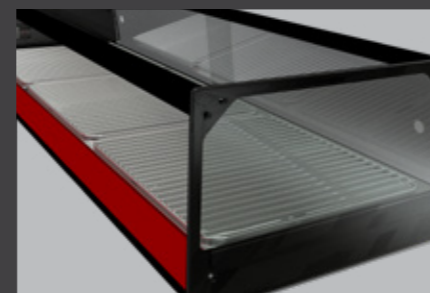

Ref. 918361
PARRILLAS CUBA PLANA

36,00 €/ud